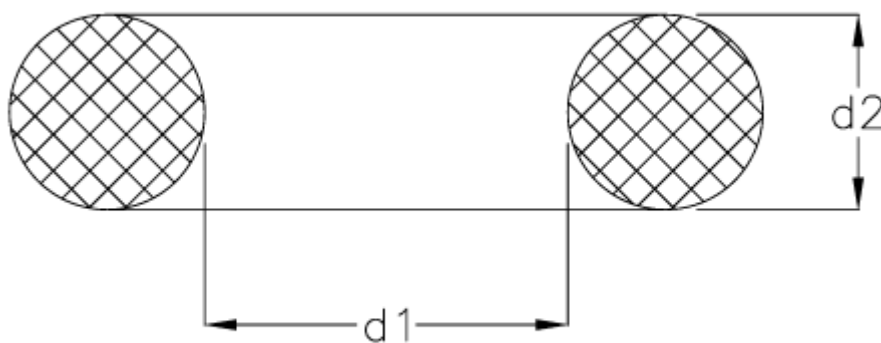

# Data Sheet

Article number: 159004480178000

Description: KLEE O-ring 4,48x1,78 NBR70 black

## Measures

---

d1 = 4.48

d2 = 1.78

Size = 4,48 x 1,78